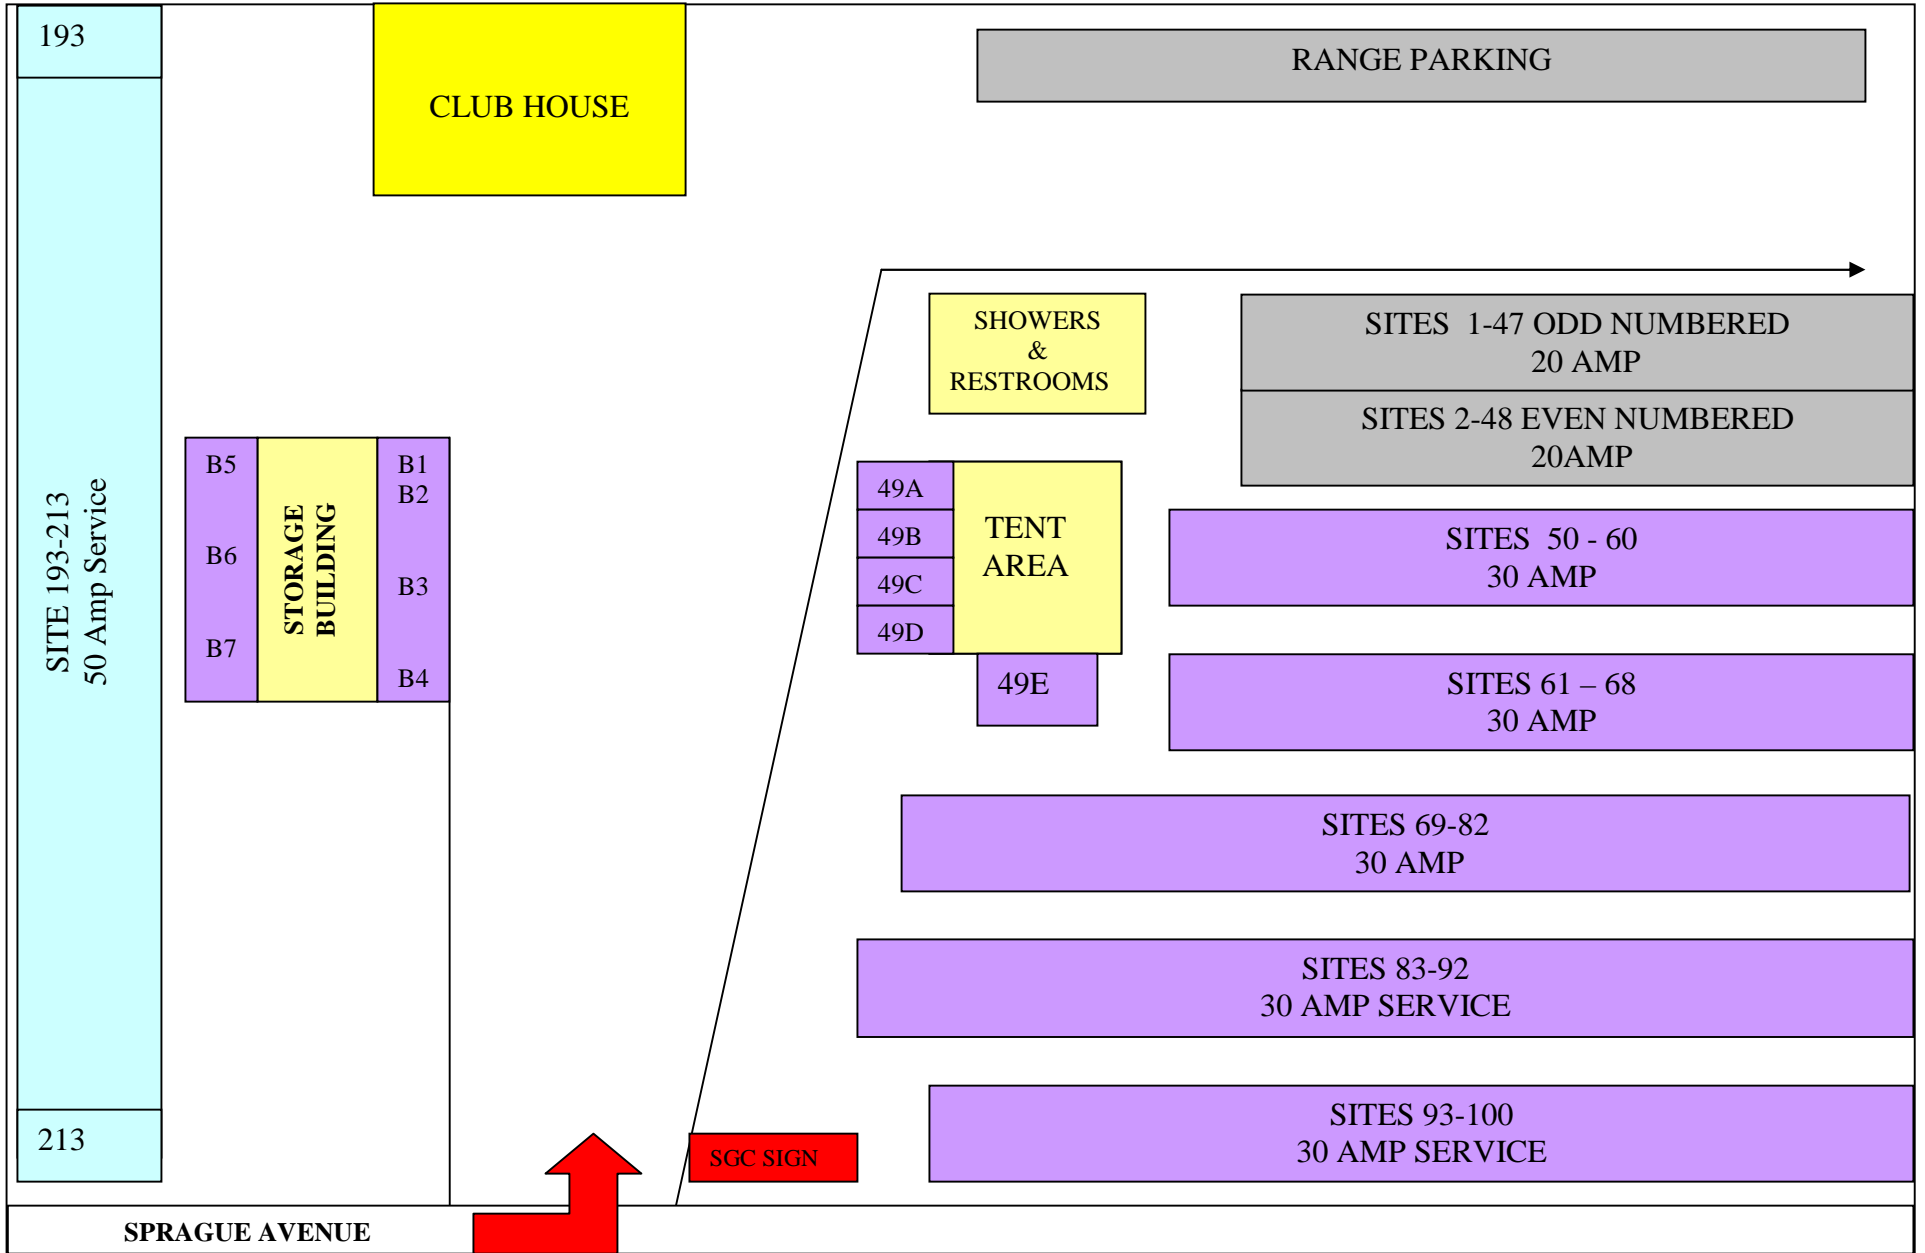

TRAP RANGES

TRAP RANGES

SKEET RANGES

193

CLUB HOUSE

RANGE PARKING

SITES 1-47 ODD NUMBERED
20 AMP

SITES 2-48 EVEN NUMBERED
20AMP

SHOWERS
&
RESTROOMS

B5

B6

B7

STORAGE
BUILDING

B1

B2

B3

B4

49A

49B

49C

49D

TENT
AREA

49E

SITES 50 - 60
30 AMP

SITES 61 - 68
30 AMP

SITES 69-82
30 AMP

SITES 83-92
30 AMP SERVICE

SITES 93-100
30 AMP SERVICE

SITE 193-213
50 Amp Service

213

SGC SIGN

SPRAGUE AVENUE